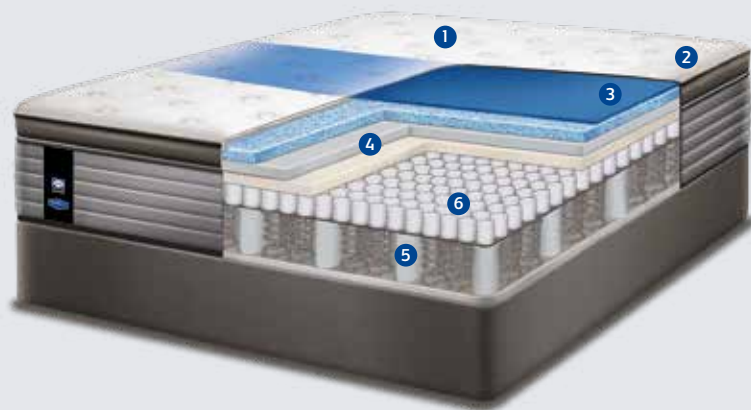

with exclusive

Clio Plush

1 CLIMATE CONTROL AND BREATHABILITY

Cover fabric with cool-to-the-touch technology helps promote a comfortable sleeping environment.

2 ALLERGEN PROTECT™

Protects the mattress from common allergens, such as dust mites, helping it stay fresh and healthy.

3 ZONE SUPPORT

High density foam centre provides power-packed body support in the centre third of the mattress, reducing body impressions and providing additional support to the lower back allowing muscles to relax and recover.

4 PRESSURE RELIEVING FOAMS

Reflex Latex foam comfort layer and comfort fillings, provide a superior level of resilient support to make up the foundation of your mattress comfort fillings to support your body.

delivers correct back support with no roll-together, whilst the low profile pocket conforms to your body shape.