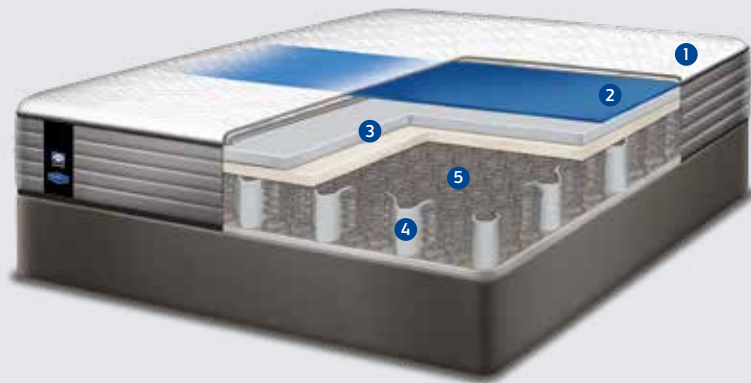

with exclusive

Alon Firm

1

ALLERGEN PROTECT™

Protects the mattress from common allergens, such as dust mites, helping it stay fresh and healthy.

2

ZONE SUPPORT

High density foam centre provides power-packed body support in the centre third of the mattress, reducing body impressions and providing additional support to the lower back allowing muscles to relax and recover.

3

PRESSURE RELIEVING FOAMS

StayTrue™ comfort layers make up the foundation of your mattress comfort fillings to support your body with the different comforts.

4

DURAFLEX™ REINFORCED EDGE SUPPORT

High density foam border inserts, supports the edge of the spring system, provides a firm seating edge and increases sleeping area.

5

EXCLUSIVE DOUBLE OFFSET SPRING SYSTEM

works with a hinging action to deliver correct back support with no roll-together. Originally designed by doctors.