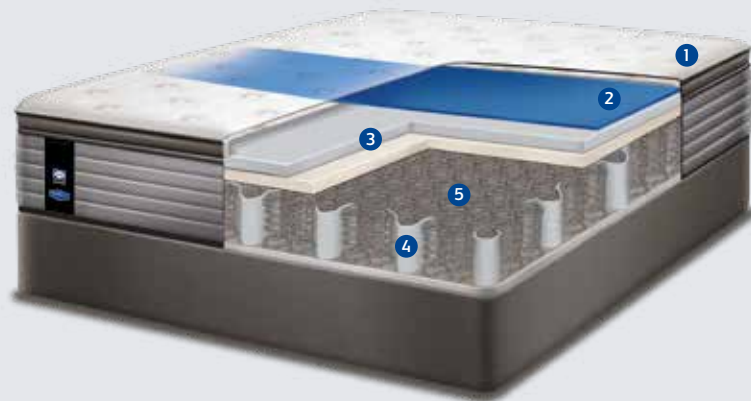

with exclusive

Alon Plush

1

ALLERGEN PROTECT™

Protects the mattress from common allergens, such as dust mites, helping it stay fresh and healthy.

2

ZONE SUPPORT

High density foam centre provides power-packed body support in the centre third of the mattress, reducing body impressions and providing additional support to the lower back allowing muscles to relax and recover.

3

PRESSURE RELIEVING FOAMS

StayTrue™ comfort layers make up the foundation of your mattress comfort fillings to support your body with the different comforts.

4

DURAFLEX™ REINFORCED EDGE SUPPORT

High density foam border inserts, supports the edge of the spring system, provides a firm seating edge and increases sleeping area.

5

EXCLUSIVE DOUBLE OFFSET SPRING SYSTEM

works with a hinging action to deliver correct back support with no roll-together. Originally designed by doctors.