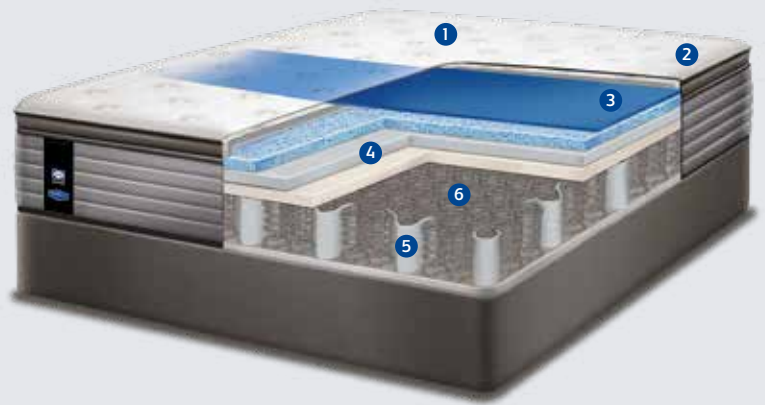

with exclusive

Belgro Plush

1
CLIMATE CONTROL AND BREATHABILITY
 Cover fabric with cool-to-the-touch technology helps promote a comfortable sleeping environment.

2
ALLERGEN PROTECT™
 Protects the mattress from common allergens, such as dust mites, helping it stay fresh and healthy.

3
ZONE SUPPORT
High density foam centre provides power-packed body support in the centre third of the mattress, reducing body impressions and providing additional support to the lower back allowing muscles to relax and recover.

4
PRESSURE RELIEVING FOAMS
StayTrue™ GEL Foam comfort layers make up the foundation of your mattress comfort fillings to support your body with the different comforts.

5
DURAFLEX™ REINFORCED EDGE SUPPORT
 High density foam border inserts, supports the edge of the spring system, provides a firm seating edge and increases sleeping area.

6
EXCLUSIVE DOUBLE OFFSET SPRING SYSTEM
 works with a hinging action to deliver correct back support with no roll-together. Originally designed by doctors.