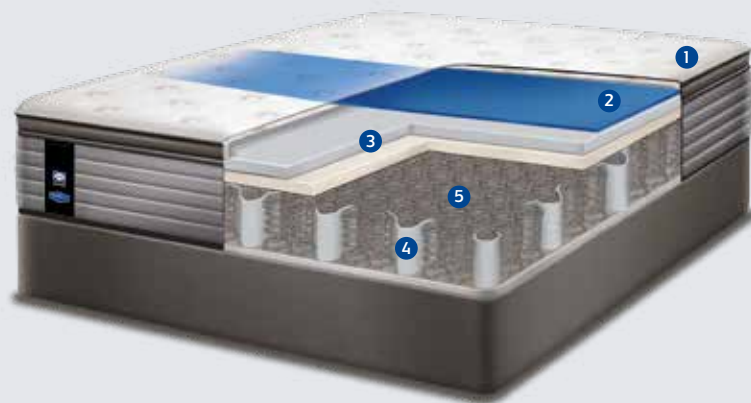

# Alco Plush

**1**  
**ALLERGEN PROTECT™**  
Protects the mattress from common allergens, such as dust mites, helping it stay fresh and healthy.

**2**  
**ZONE SUPPORT**  
**High density foam centre** provides power-packed body support in the centre third of the mattress, reducing body impressions and providing additional support to the lower back allowing muscles to relax and recover.

**3**  
**PRESSURE RELIEVING FOAMS**  
**StayTrue™** comfort layers make up the foundation of your mattress comfort fillings to support your body with the different comforts.

**4**  
**DURAFLEX™ REINFORCED EDGE SUPPORT**  
High density foam border inserts, supports the edge of the spring system, provides a firm seating edge and increases sleeping area.

**5**  
**EXCLUSIVE DOUBLE OFFSET SPRING SYSTEM**  
works with a hinging action to deliver correct back support with no roll-together. Originally designed by doctors.