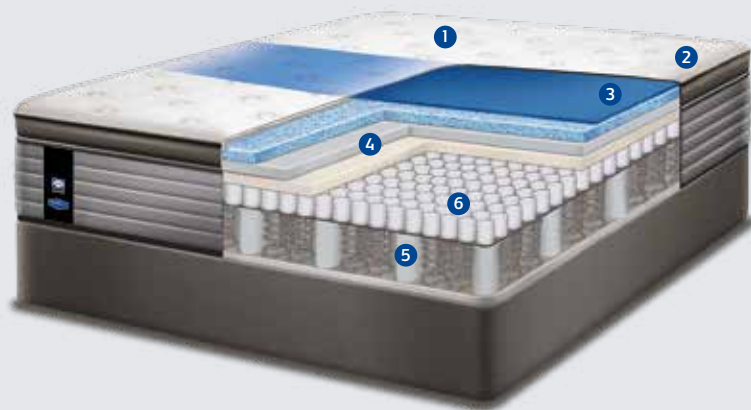

# Claris Plush

**1**  
**CLIMATE CONTROL AND BREATHABILITY**

Cover fabric with cool-to-the-touch technology helps promote a comfortable sleeping environment.

**2**  
**ALLERGEN PROTECT™**

Protects the mattress from common allergens, such as dust mites, helping it stay fresh and healthy.

**3**  
**ZONE SUPPORT**

**High density foam centre** provides power-packed body support in the centre third of the mattress, reducing body impressions and providing additional support to the lower back allowing muscles to relax and recover.

**5**  
**DURAFLEX™ REINFORCED EDGE SUPPORT**

High density foam border inserts, supports the edge of the spring system, provides a firm seating edge and increases sleeping area.

**6**  
**EXCLUSIVE DOUBLE OFFSET SPRING SYSTEM WITH LOW PROFILE POCKET**

delivers correct back support with no roll-together, whilst the low profile pocket conforms to your body shape.