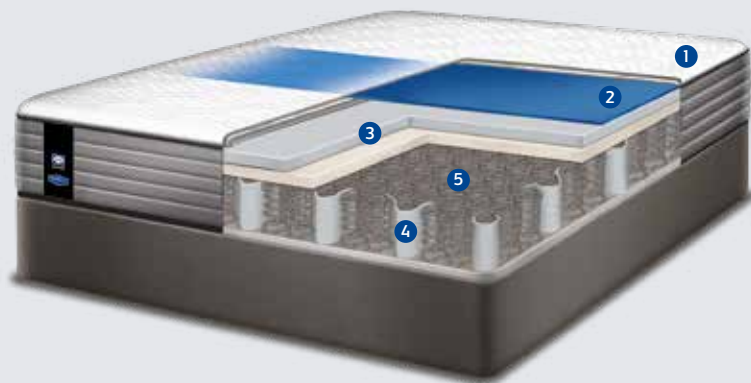

# Amon Firm

**1 ALLERGEN PROTECT™**  
Protects the mattress from common allergens, such as dust mites, helping it stay fresh and healthy.

**2 ZONE SUPPORT**  
**High density foam centre** provides power-packed body support in the centre third of the mattress, reducing body impressions and providing additional support to the lower back allowing muscles to relax and recover.

**3 PRESSURE RELIEVING FOAMS**  
**StayTrue™** comfort layers make up the foundation of your mattress comfort fillings to support your body with the different comforts.

**4 DURAFLEX™ REINFORCED EDGE SUPPORT**  
High density foam border inserts, supports the edge of the spring system, provides a firm seating edge and increases sleeping area.

**5 EXCLUSIVE DOUBLE OFFSET SPRING SYSTEM**  
works with a hinging action to deliver correct back support with no roll-together. Originally designed by doctors.