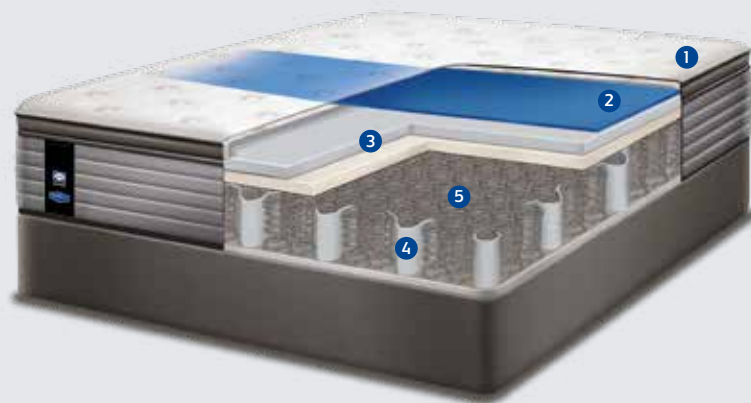

with exclusive

Amon Medium

1

ALLERGEN PROTECT™

Protects the mattress from common allergens, such as dust mites, helping it stay fresh and healthy.

2

ZONE SUPPORT

High density foam centre provides power-packed body support in the centre third of the mattress, reducing body impressions and providing additional support to the lower back allowing muscles to relax and recover.

3

PRESSURE RELIEVING FOAMS

StayTrue™ comfort layers make up the foundation of your mattress comfort fillings to support your body with the different comforts.

4

DURAFLEX™ REINFORCED EDGE SUPPORT

High density foam border inserts, supports the edge of the spring system, provides a firm seating edge and increases sleeping area.

5

EXCLUSIVE DOUBLE OFFSET SPRING SYSTEM

works with a hinging action to deliver correct back support with no roll-together. Originally designed by doctors.