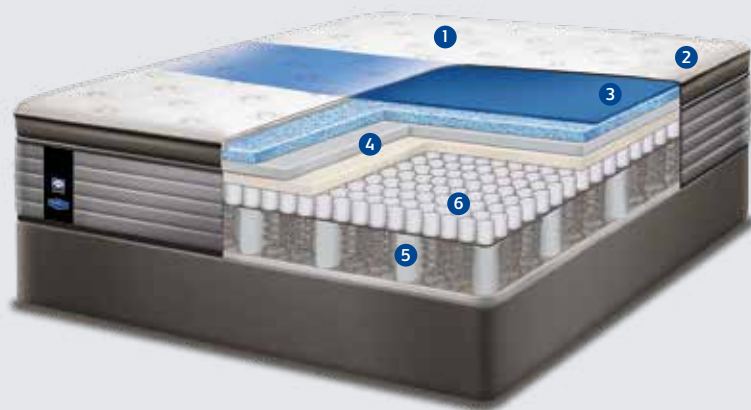

# Cassy Plush

**1**  
**CLIMATE CONTROL AND BREATHABILITY**

Cover fabric with cool-to-the-touch technology helps promote a comfortable sleeping environment.

**2**  
**ALLERGEN PROTECT™**

Protects the mattress from common allergens, such as dust mites, helping it stay fresh and healthy.

**3**  
**ZONE SUPPORT**

**High density foam centre** provides power-packed body support in the centre third of the mattress, reducing body impressions and providing additional support to the lower back allowing muscles to relax and recover.

**5**  
**DURAFLEX™ REINFORCED EDGE SUPPORT**

High density foam border inserts, supports the edge of the spring system, provides a firm seating edge and increases sleeping area.

**6**  
**EXCLUSIVE DOUBLE OFFSET SPRING SYSTEM WITH LOW PROFILE POCKET**

delivers correct back support with no roll-together, whilst the low profile pocket conforms to your body shape.