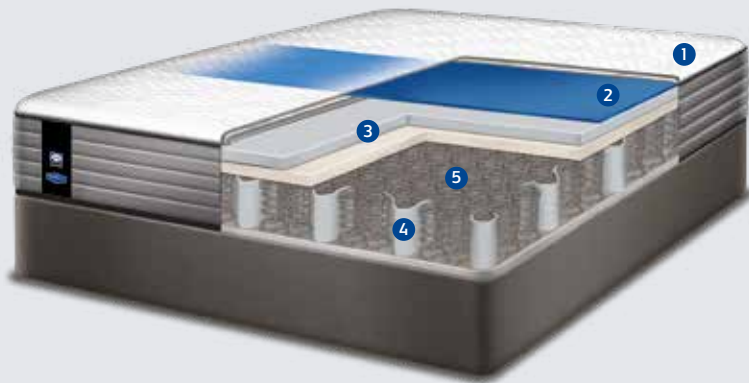

with exclusive

Alco Firm

1 ALLERGEN PROTECT™
Protects the mattress from common allergens, such as dust mites, helping it stay fresh and healthy.

2 ZONE SUPPORT
High density foam centre provides power-packed body support in the centre third of the mattress, reducing body impressions and providing additional support to the lower back allowing muscles to relax and recover.

3 PRESSURE RELIEVING FOAMS
StayTrue™ comfort layers make up the foundation of your mattress comfort fillings to support your body with the different comforts.

4 DURAFLEX™ REINFORCED EDGE SUPPORT
High density foam border inserts, supports the edge of the spring system, provides a firm seating edge and increases sleeping area.

5 EXCLUSIVE DOUBLE OFFSET SPRING SYSTEM
works with a hinging action to deliver correct back support with no roll-together. Originally designed by doctors.