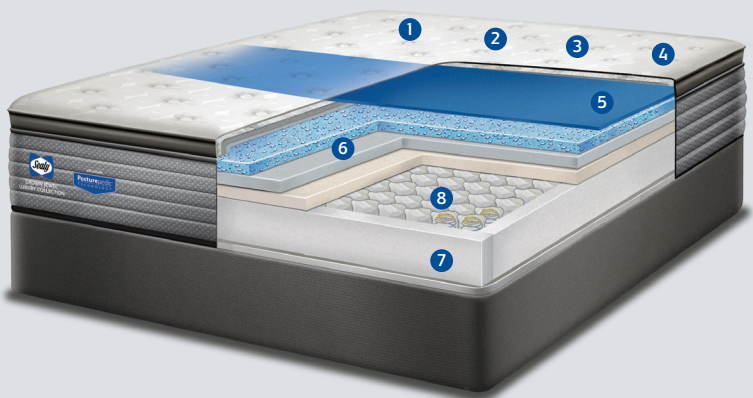

Crown Jewel Medium

1 CLIMATE CONTROL AND BREATHABILITY
Cover fabric with cool-to-the-touch technology helps promote a comfortable sleeping environment.

2 ALLERGEN PROTECT™
Protects the mattress from common allergens, such as dust mites, helping it stay fresh and healthy.

3 MOISTURE PROTECT™
Cover fabric designed to draw moisture away from your body during the night, helping to keep you more comfortable.

4 WOOL FILLING
An important part of maintaining the perfect bed climate, pure new wool has a natural ability to both warm and cool, helping you to stay dry and relaxed at a comfortable temperature.

5 ZONE SUPPORT
High density foam centre provides power-packed body support in the centre third of the mattress, reducing body impressions and providing additional support to the lower back allowing muscles to relax and recover.

7 DURAFLEX™ FOAM ENCASED EDGE SUPPORT
High density foam encased border, surrounds and supports the edge of the spring system, for stability and increased usable sleeping area and improved durability of the sleep set.