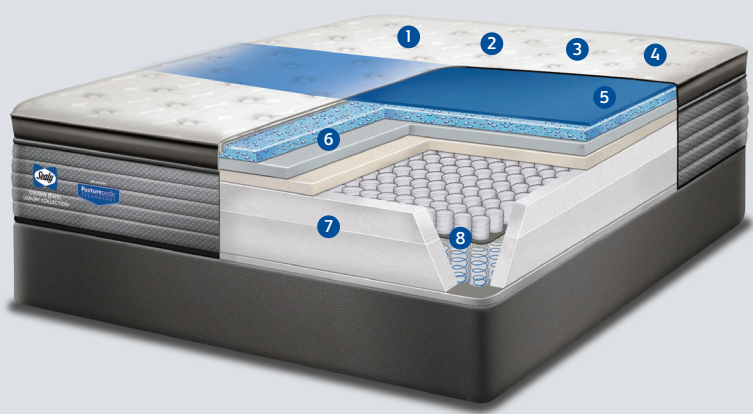

Crown Jewel Plush

1 CLIMATE CONTROL AND BREATHABILITY
Cover fabric with cool-to-the-touch technology helps promote a comfortable sleeping environment.

2 ALLERGEN PROTECT™
Protects the mattress from common allergens, such as dust mites, helping it stay fresh and healthy.

3 MOISTURE PROTECT™
Cover fabric designed to draw moisture away from your body during the night, helping to keep you more comfortable.

4 WOOL FILLING
An important part of maintaining the perfect bed climate, pure new wool has a natural ability to both warm and cool, helping you to stay dry and relaxed at a comfortable temperature.

5 ZONE SUPPORT
High density foam centre provides power-packed body support in the centre third of the mattress, reducing body impressions and providing additional support to the lower back allowing muscles to relax and recover.

7 DURAFLEX™ FOAM ENCASED EDGE SUPPORT
High density foam encased border, surrounds and supports the edge of the spring system, for stability and increased usable sleeping area and improved durability of the sleep set.