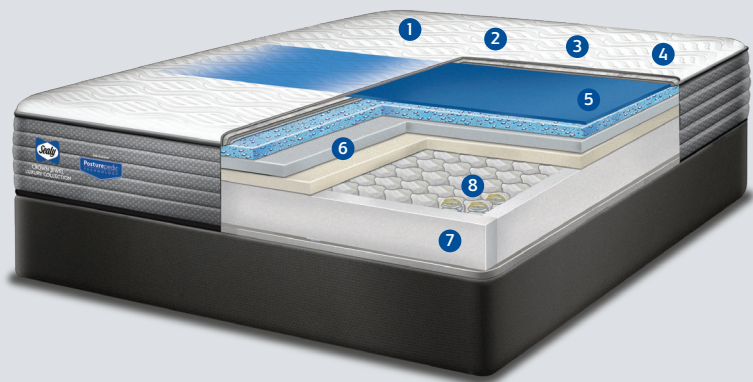

# Crown Jewel X-Firm

**1 CLIMATE CONTROL AND BREATHABILITY**  
Cover fabric with cool-to-the-touch technology helps promote a comfortable sleeping environment.

**2 ALLERGEN PROTECT™**  
Protects the mattress from common allergens, such as dust mites, helping it stay fresh and healthy.

**3 MOISTURE PROTECT™**  
Cover fabric designed to draw moisture away from your body during the night, helping to keep you more comfortable.

**4 WOOL FILLING**  
An important part of maintaining the perfect bed climate, pure new wool has a natural ability to both warm and cool, helping you to stay dry and relaxed at a comfortable temperature.

**5 ZONE SUPPORT**  
High density foam centre provides power-packed body support in the centre third of the mattress, reducing body impressions and providing additional support to the lower back allowing muscles to relax and recover.

**6 PRESSURE RELIEVING FOAMS**  
Sealy Support Firm Gel Foam & firmer comfort fillings, for extra firm support & comfort, accommodating extra weight application.

**7 DURAFLEX™ FOAM ENCASED EDGE SUPPORT**  
High density foam encased border, surrounds and supports the edge of the spring system, for stability and increased usable sleeping area and improved durability of the sleep set.