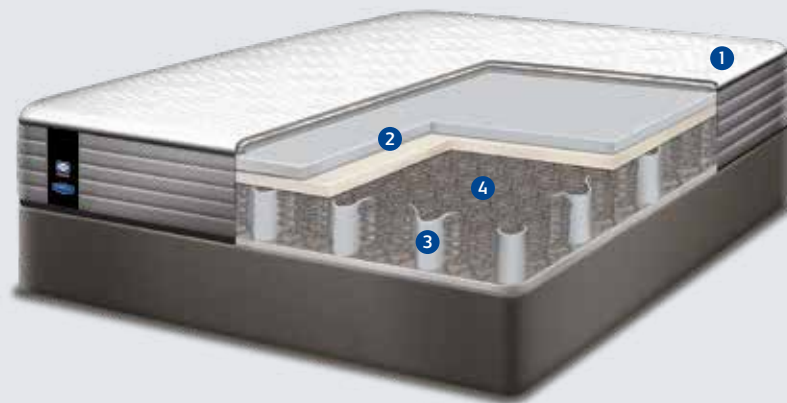

with exclusive

Ponto

1
ALLERGEN PROTECT™
Protects the mattress from common allergens, such as dust mites, helping it stay fresh and healthy.

2
PRESSURE RELIEVING FOAMS
StayTrue™ comfort layers make up the foundation of your mattress comfort fillings to support your body with the different comforts.

3
DURAFLEX™ REINFORCED EDGE SUPPORT
High density foam border inserts, supports the edge of the spring system, provides a firm seating edge and increases sleeping area.

4
EXCLUSIVE OFFSET SPRING SYSTEM
works with a hinging action to deliver correct back support with no roll-together.